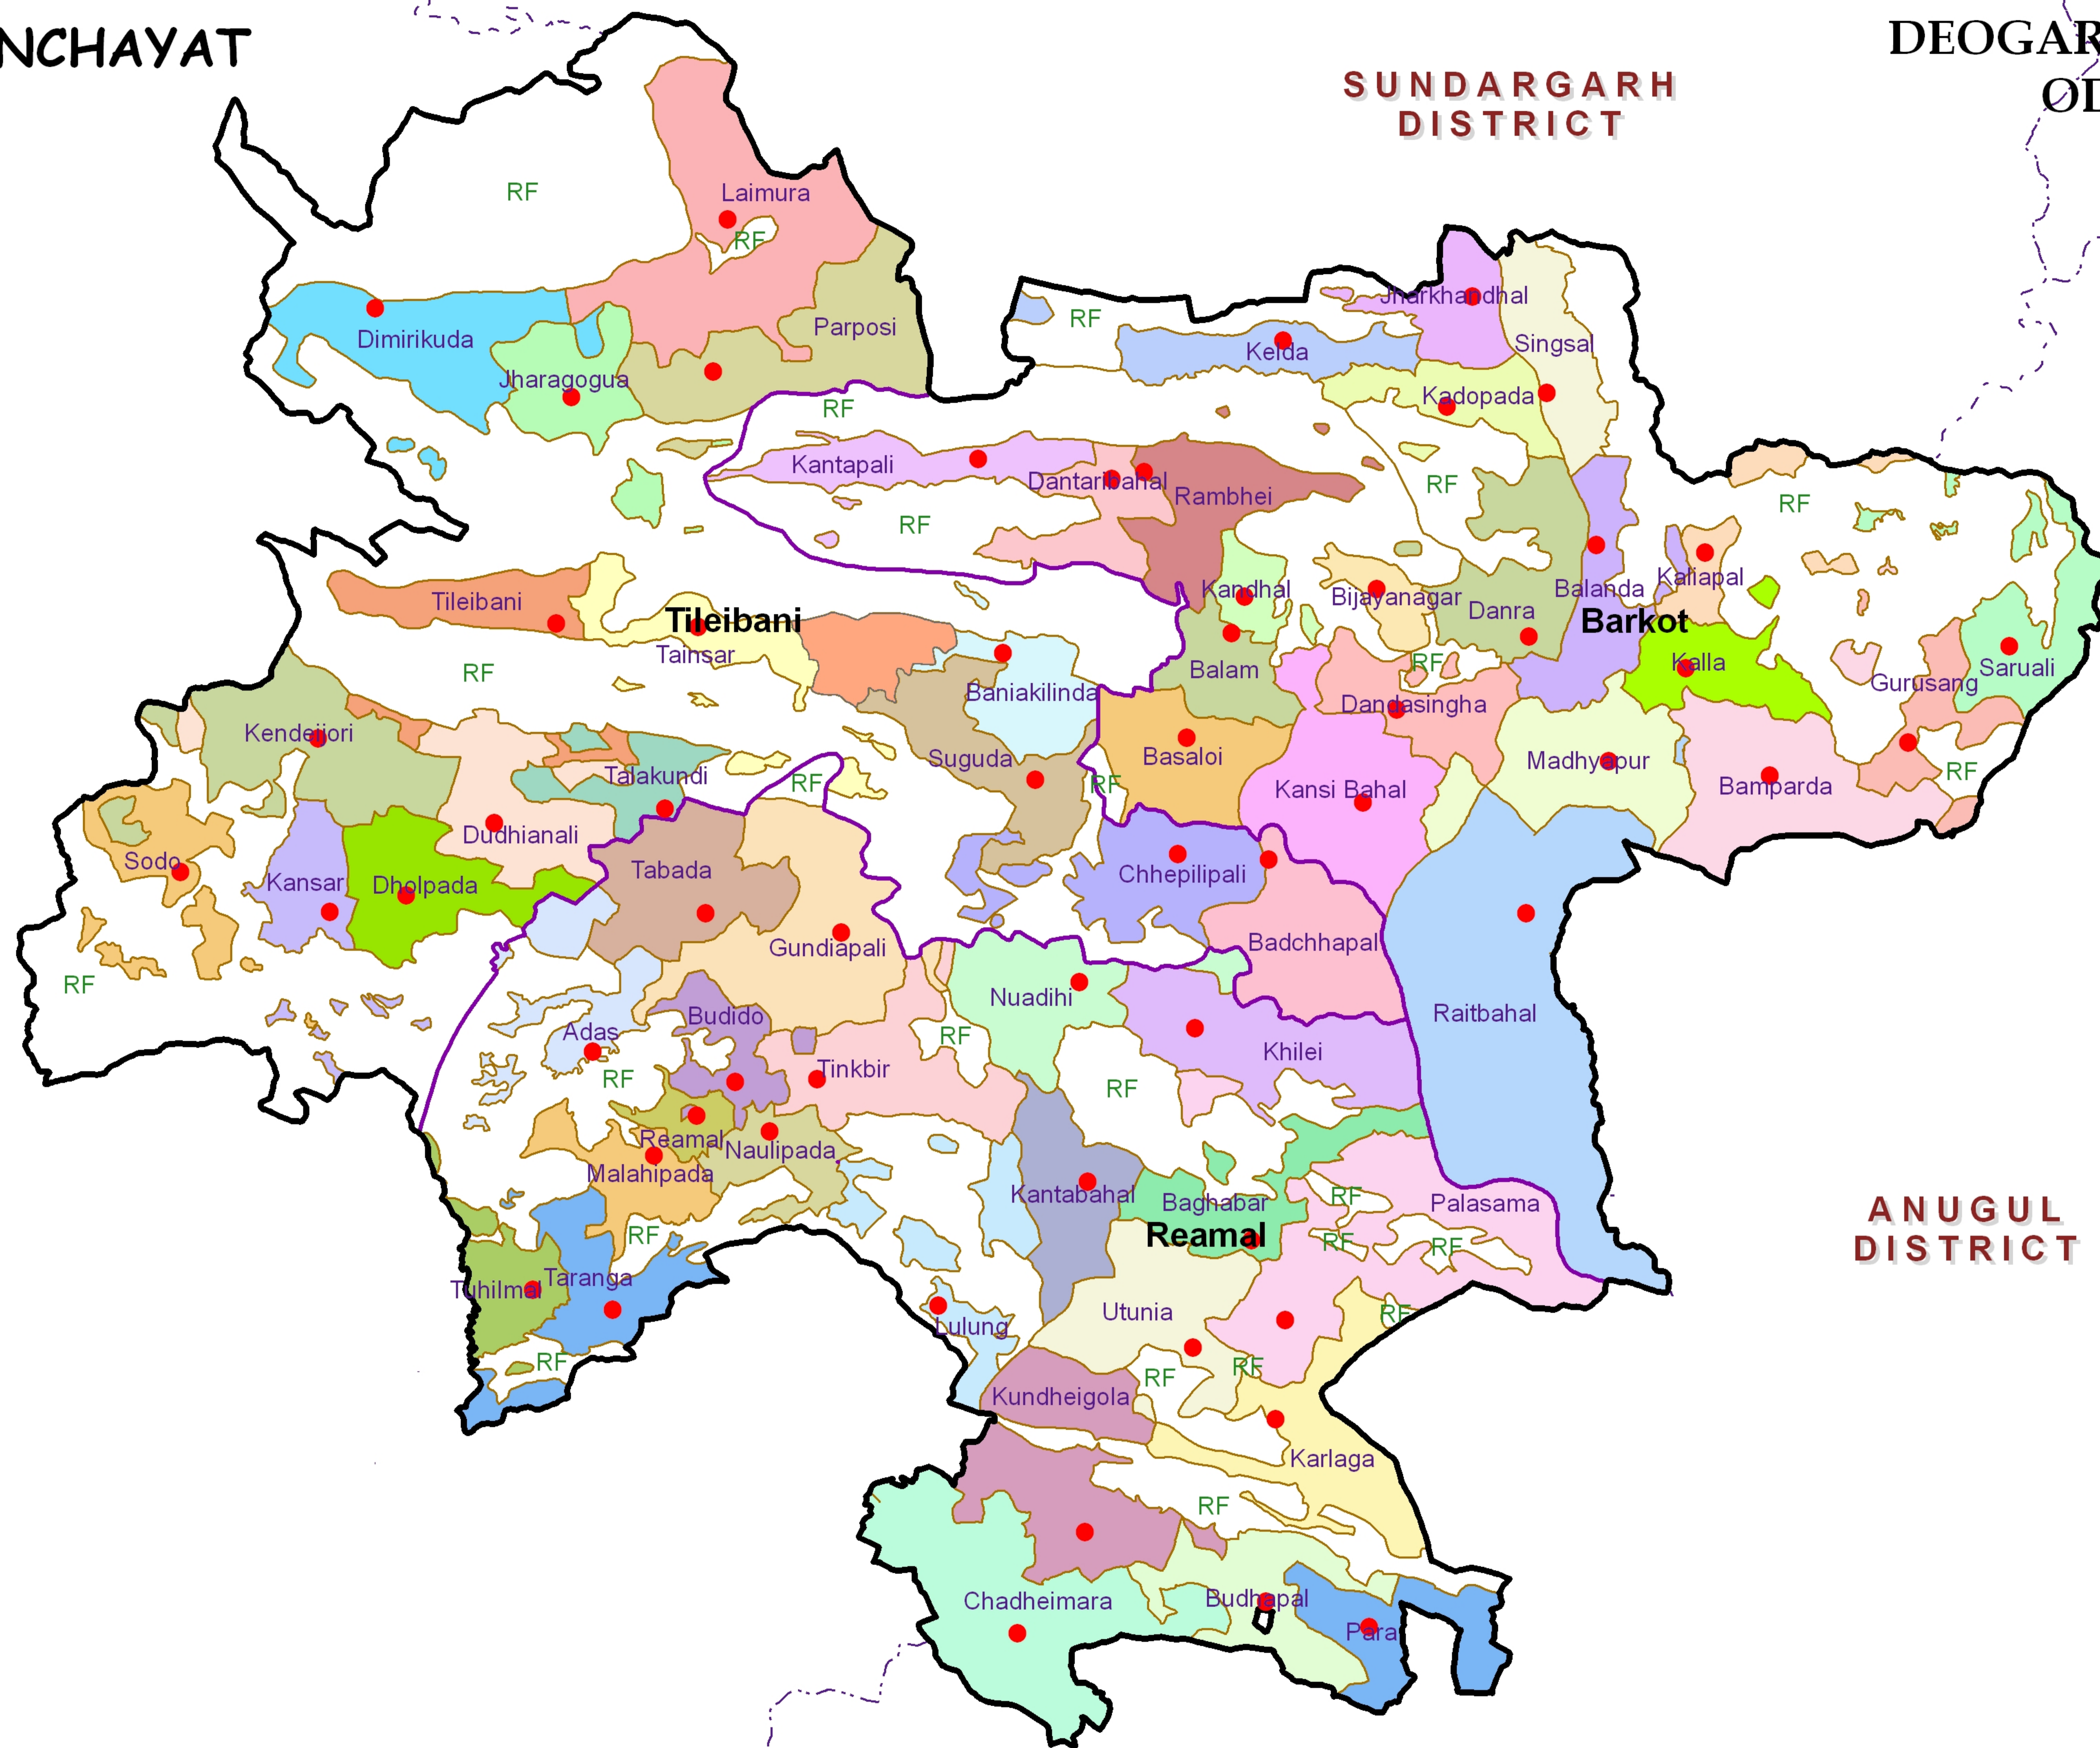

GRAM PANCHAYAT

SUNDARGARH DISTRICT

DEOGARH DISTRICT
ODISHA

KEONJHAR DISTRICT

SAMBALPUR DISTRICT

ANUGUL DISTRICT

INDIA

ODISHA

LEGEND

Map Composed By:
GIS Division,
NIC, Bhubaneswar

- Gram panchayat Hq.
- District Boundary
- GP Boundary
- Block Boundary

SCALE: